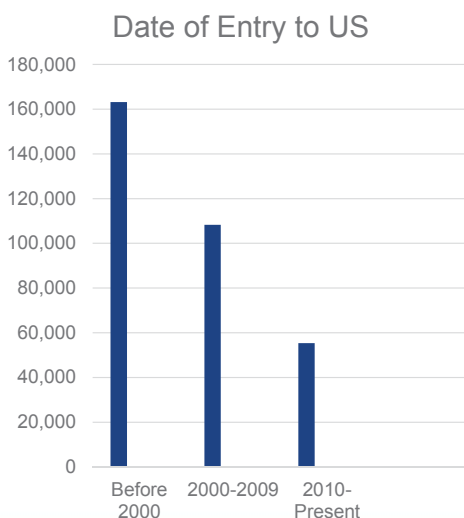

Dallas' Immigrant Population

Region of Origin	#	%
Latin America	260,588	80%
Mexico	218,698	67%
Central America	31,924	10%
South America	6,022	2%
Caribbean	3,944	1%
Asia	34,383	11%
Africa	20,907	6%
Europe	8,726	3%
Canada	1,724	1%
Oceania	497	<1%
Total Dallas Foreign Born	326,825	100%

- Greatest number of Immigrants to Dallas come from Latin America
- 67% or 218,698 from Mexico
- Total Dallas foreign born population = 326,825
- Total Dallas population = 1.3 million

U.S. Census Bureau, 2015 American Community Survey 1-Year Estimates, Table S0502

Average Length of Residency in Dallas

U.S. Census Bureau, 2011-2015 American Community Survey 5-Year Estimates, Table S0502