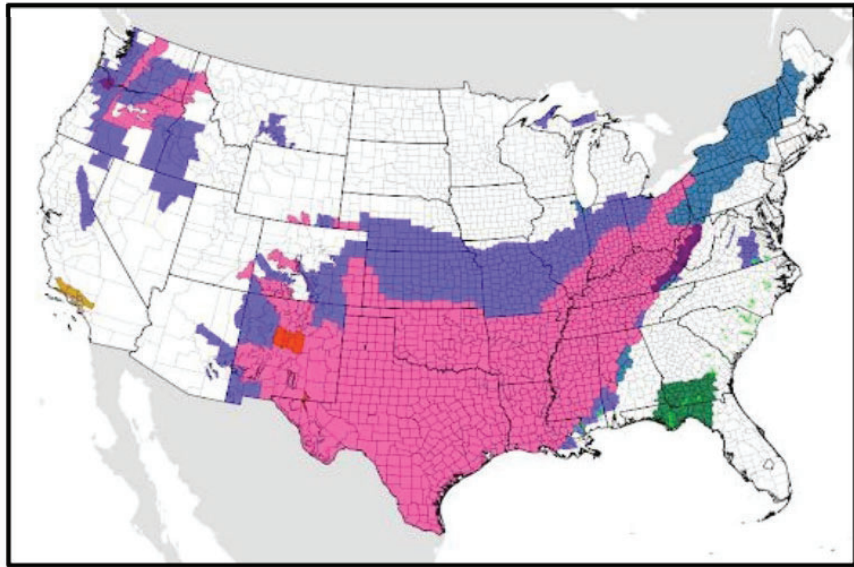

Beck | Redden

Winter Storm Uri Comes to Texas

“Forecast temperatures at range were really impressive on computer models with some gaudy numbers being printed out for our area of Texas.”

NWS Midland/Odessa

Surface Analysis on Feb 9th, 2021 at 12z. Circled: Center of the 1066mb high pressure that moved in from Siberia (Russia). High pressure nosed down the front range of the Rockies, sending Arctic air southward (Noted by arrows). Source: Weather Prediction Center

Beck | Redden

Winter Storm Uri Comes to Texas

Beck | Redden_{LLP}

Winter Storm Uri Comes to Texas

A Snow-Covered Texas. GeoColor satellite image from the morning of 15 February, 2021.

Source: NWS Austin/San Antonio