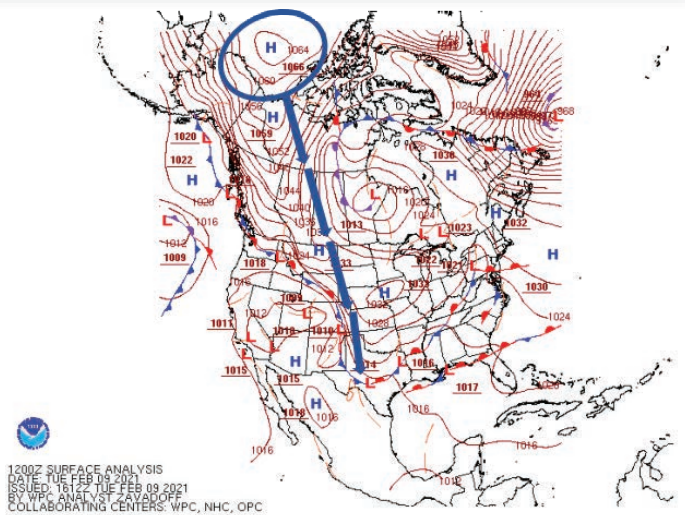

Climatological Data for Midland-Odessa Area, TX (ThreadEx) - February 2021
Click column heading to sort ascending, click again to sort descending.

Date	Temperature				HDD	CDD	Precipitation	New Snow	Snow Depth
	Maximum	Minimum	Average	Departure					
2021-02-01	62	28	45.0	-2.4	20	0	0.00	0.0	0
2021-02-02	75	43	59.0	11.4	6	0	0.00	0.0	0
2021-02-03	83	42	62.5	14.7	2	0	0.00	0.0	0
2021-02-04	70	44	57.0	9.1	8	0	0.00	0.0	0
2021-02-05	66	30	48.0	-0.1	17	0	0.00	0.0	0
2021-02-06	64	38	51.0	2.7	14	0	0.00	0.0	0
2021-02-07	75	35	55.0	6.5	10	0	0.00	0.0	0
2021-02-08	77	45	61.0	12.3	4	0	0.00	0.0	0

Beck | Redden

Winter Storm Uri Comes to Texas

“Forecast temperatures at range were really impressive on computer models with some gaudy numbers being printed out for our area of Texas.”

NWS Midland/Odessa

Surface Analysis on Feb 9th, 2021 at 12z. Circled: Center of the 1066mb high pressure that moved in from Siberia (Russia). High pressure nosed down the front range of the Rockies, sending Arctic air southward (Noted by arrows). Source: Weather Prediction Center

Beck | Redden

Winter Storm Uri Comes to Texas

Beck | Redden_{LLP}

Winter Storm Uri Comes to Texas

A Snow-Covered Texas. GeoColor satellite image from the morning of 15 February, 2021.

Source: NWS Austin/San Antonio