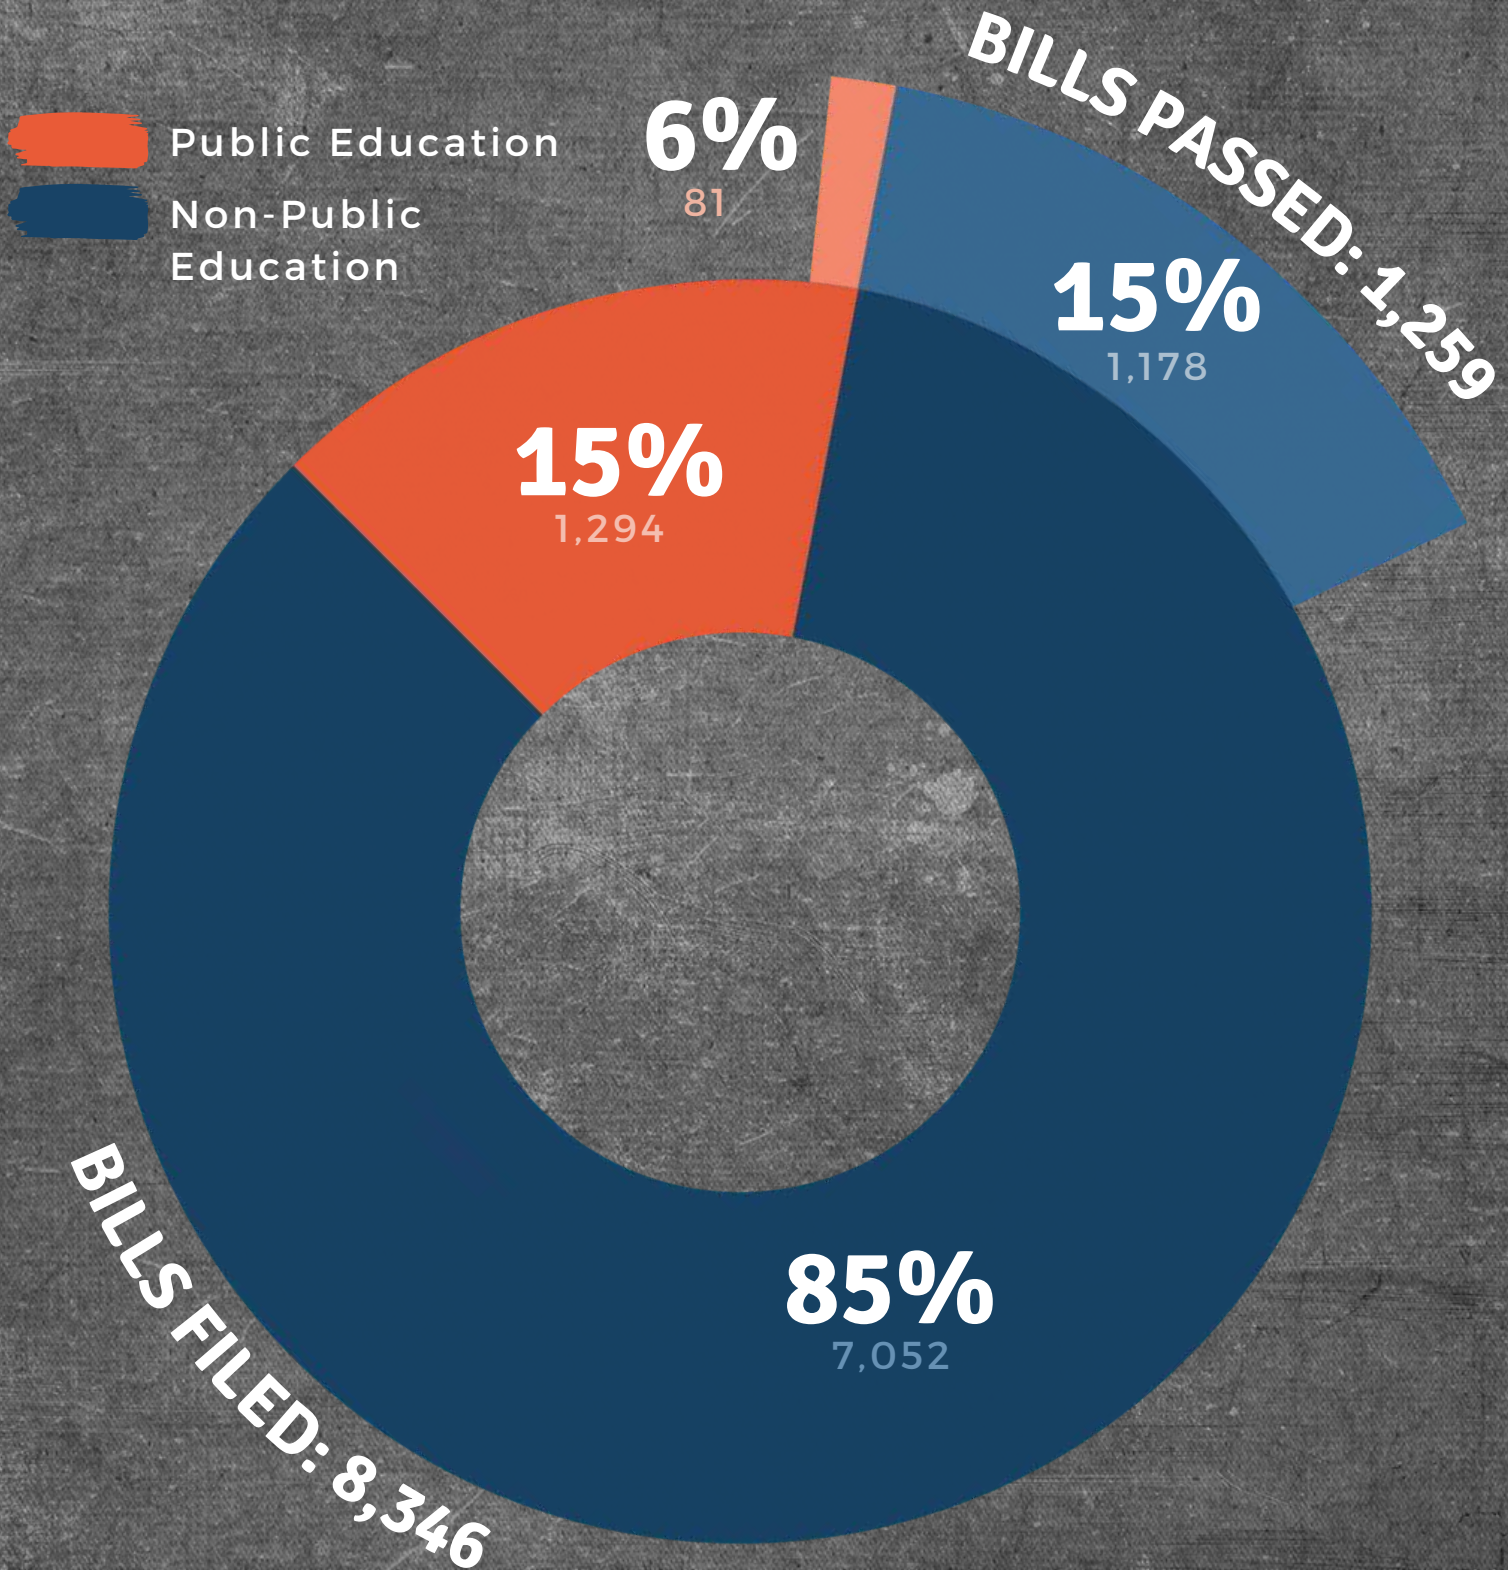

88

JUNE 2023

*from the 88th
Legislature*

THE LEGISLATIVE SESSION IN REVIEW

 FRISCO ISD

INCLUDING

Detailed summaries
of all legislation
affecting public
education

A photograph of the Georgia State Capitol building, featuring a prominent dome and a statue on top. The building is partially obscured by a large, leafy tree in the foreground. The scene is bathed in a warm, golden light, suggesting a sunset or sunrise. The text "88TH LEGISLATIVE SESSION OVERVIEW" is overlaid in large, white, serif capital letters across the center of the image.

88TH LEGISLATIVE SESSION OVERVIEW

88TH LEGISLATIVE SESSION BY THE NUMBERS

Also available as part of the eCourse

[2024 School Law eConference](#)

First appeared as part of the conference materials for the
39th Annual School Law Conference session

"Legislative Update"