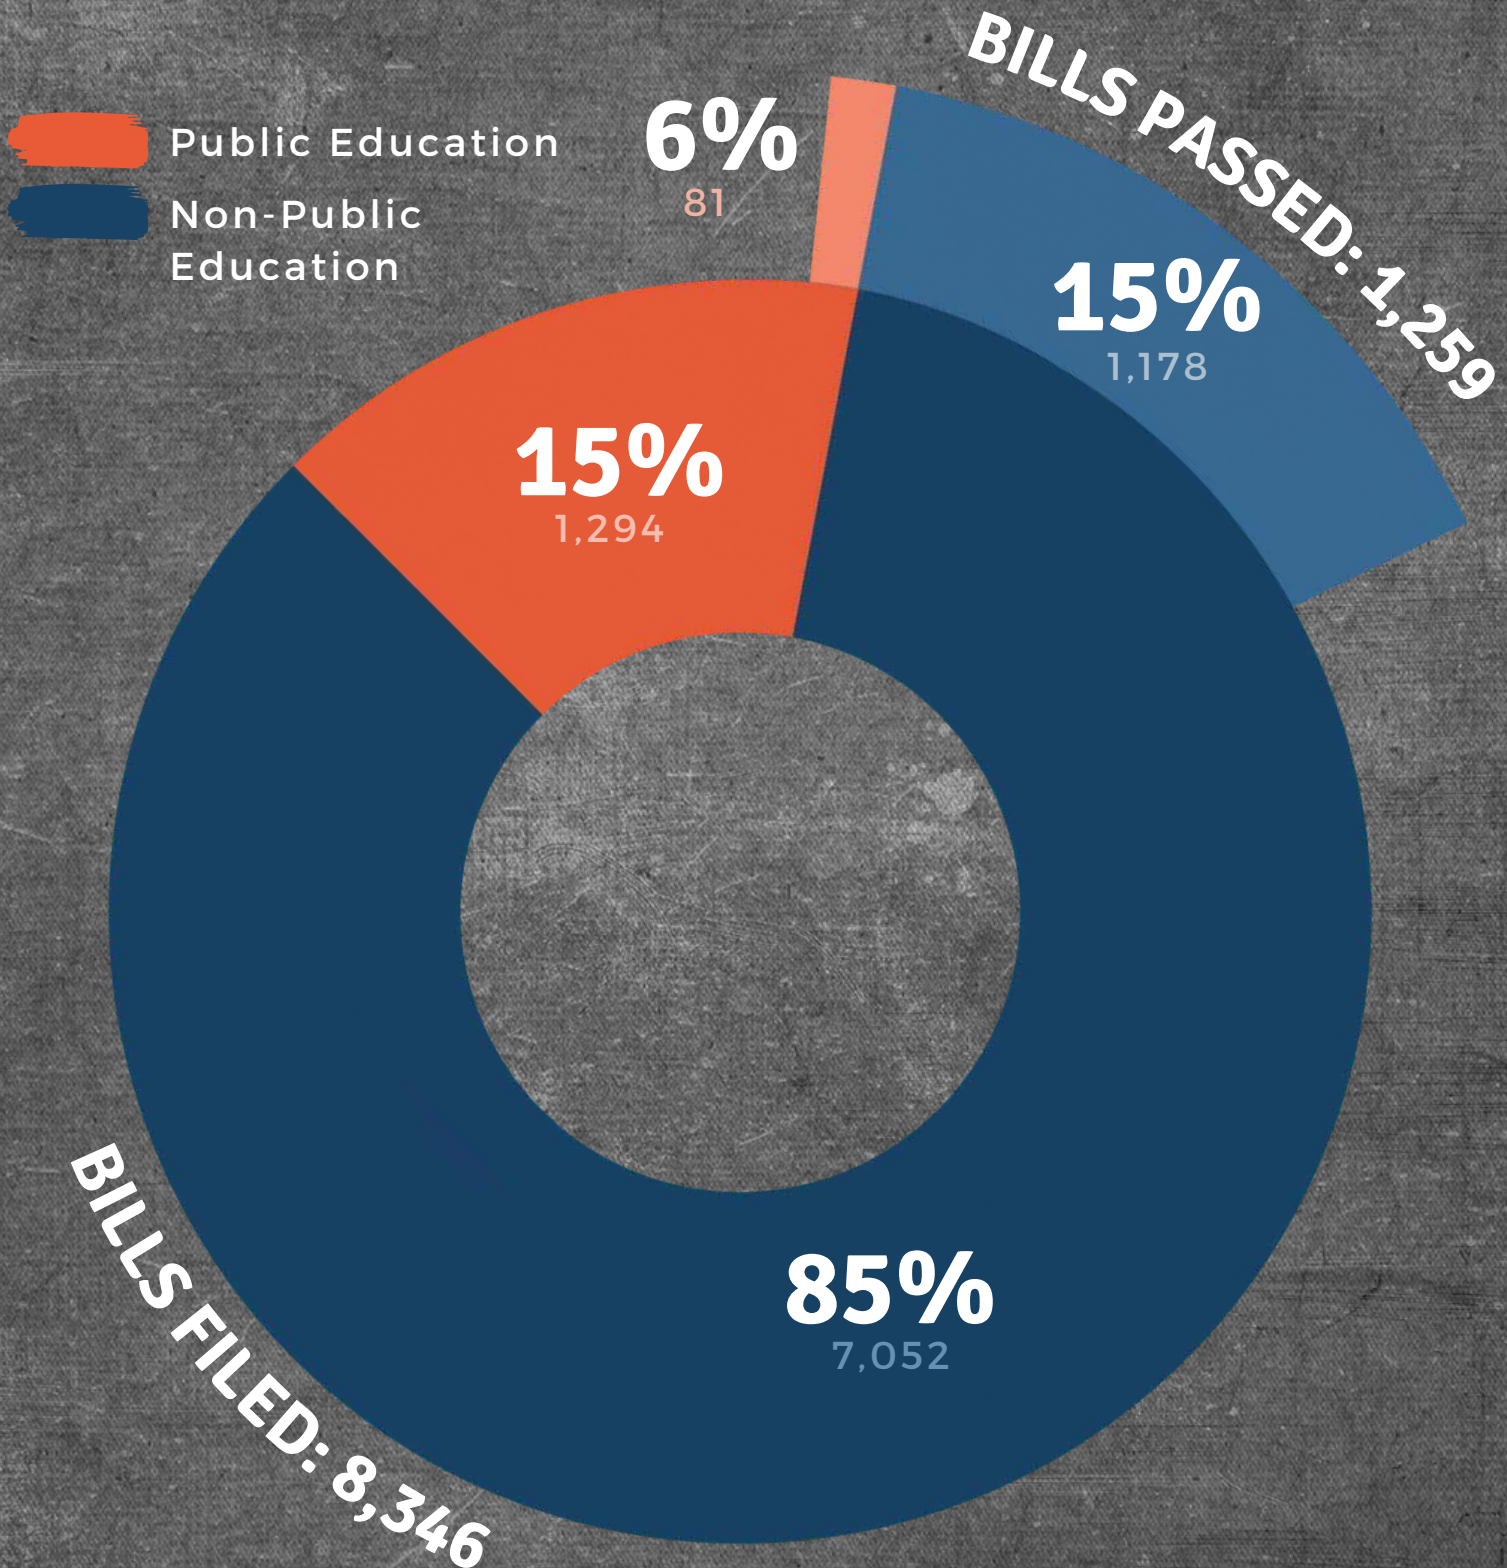

88TH LEGISLATIVE SESSION BY THE NUMBERS